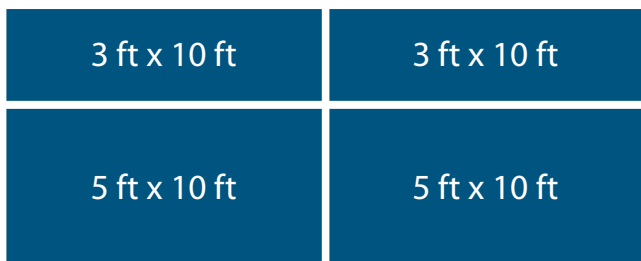

# Polystone® MegaSheet

Efficient ways to cut our MegaSheet

P.O. Box 2729  
Gastonia, NC 28053-2729

Phone: 704-922-7814  
Fax: 704-922-7651  
E-mail: rep@roebling-plastics.us

2040 Carlos Avenue  
Ontario, CA 91761

Phone: 909-923-6601  
Fax: 909-923-3280  
E-mail: rep@roebling-plastics.us

Röchling offers a 40% advantage!

21 pcs. 32" x 32" from one 8' x 20' MegaSheet

VS

15 pcs. 32" x 32" from five 4' x 8' regular sheets